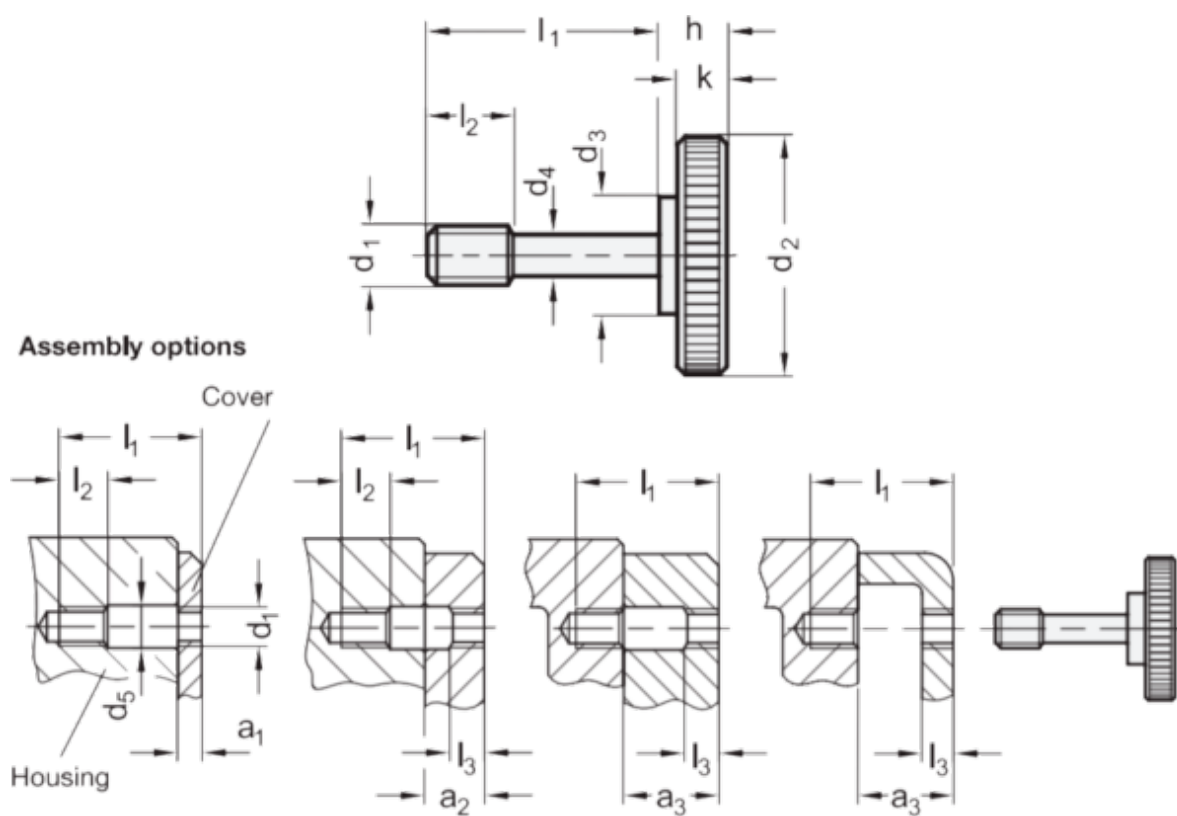

Article number: 206532M624ST  
Description: E+G knurled screw  
GN 653.2-M6-24-ST

## Measures

$d_1 = M6$   
 $d_2 = 24$   
 $d_3 = 12$   
 $d_4 = 4.8$   
 $h = 8$   
 $k = 5$   
 $l_1 = 24$